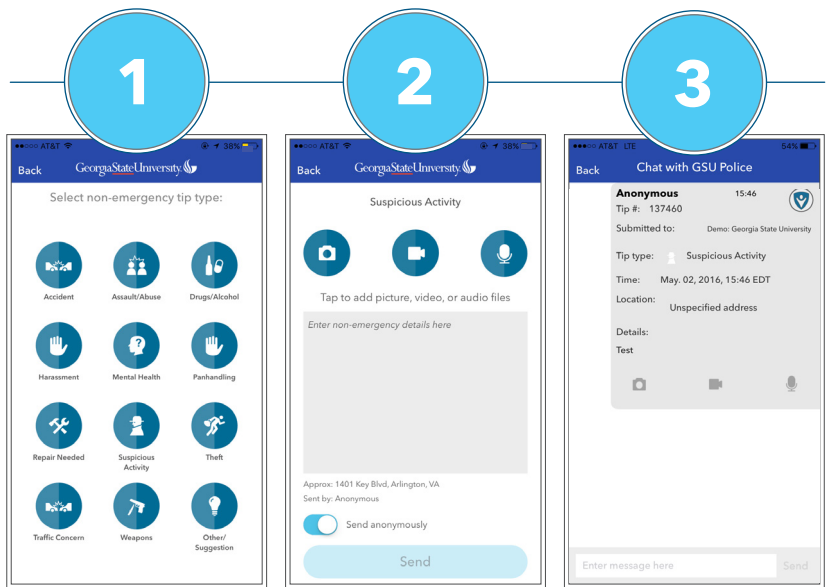

SEE SOMETHING SAY SOMETHING:

Share info with
Georgia State University Police

- A feature of the GSU LiveSafe app -

From mental health to suspicious activity, help keep our campus safe by letting GSU Police know what you see.

From the app home, tap "Report Tips" and select the tip type you want to submit to GSU Police.

Enter in the info you want to share. Add audio, photos, or a video clip. You can also send it anonymously.

Once you tap "Send Tip", GSU Police may start a live chat with you to ensure you and others are okay.