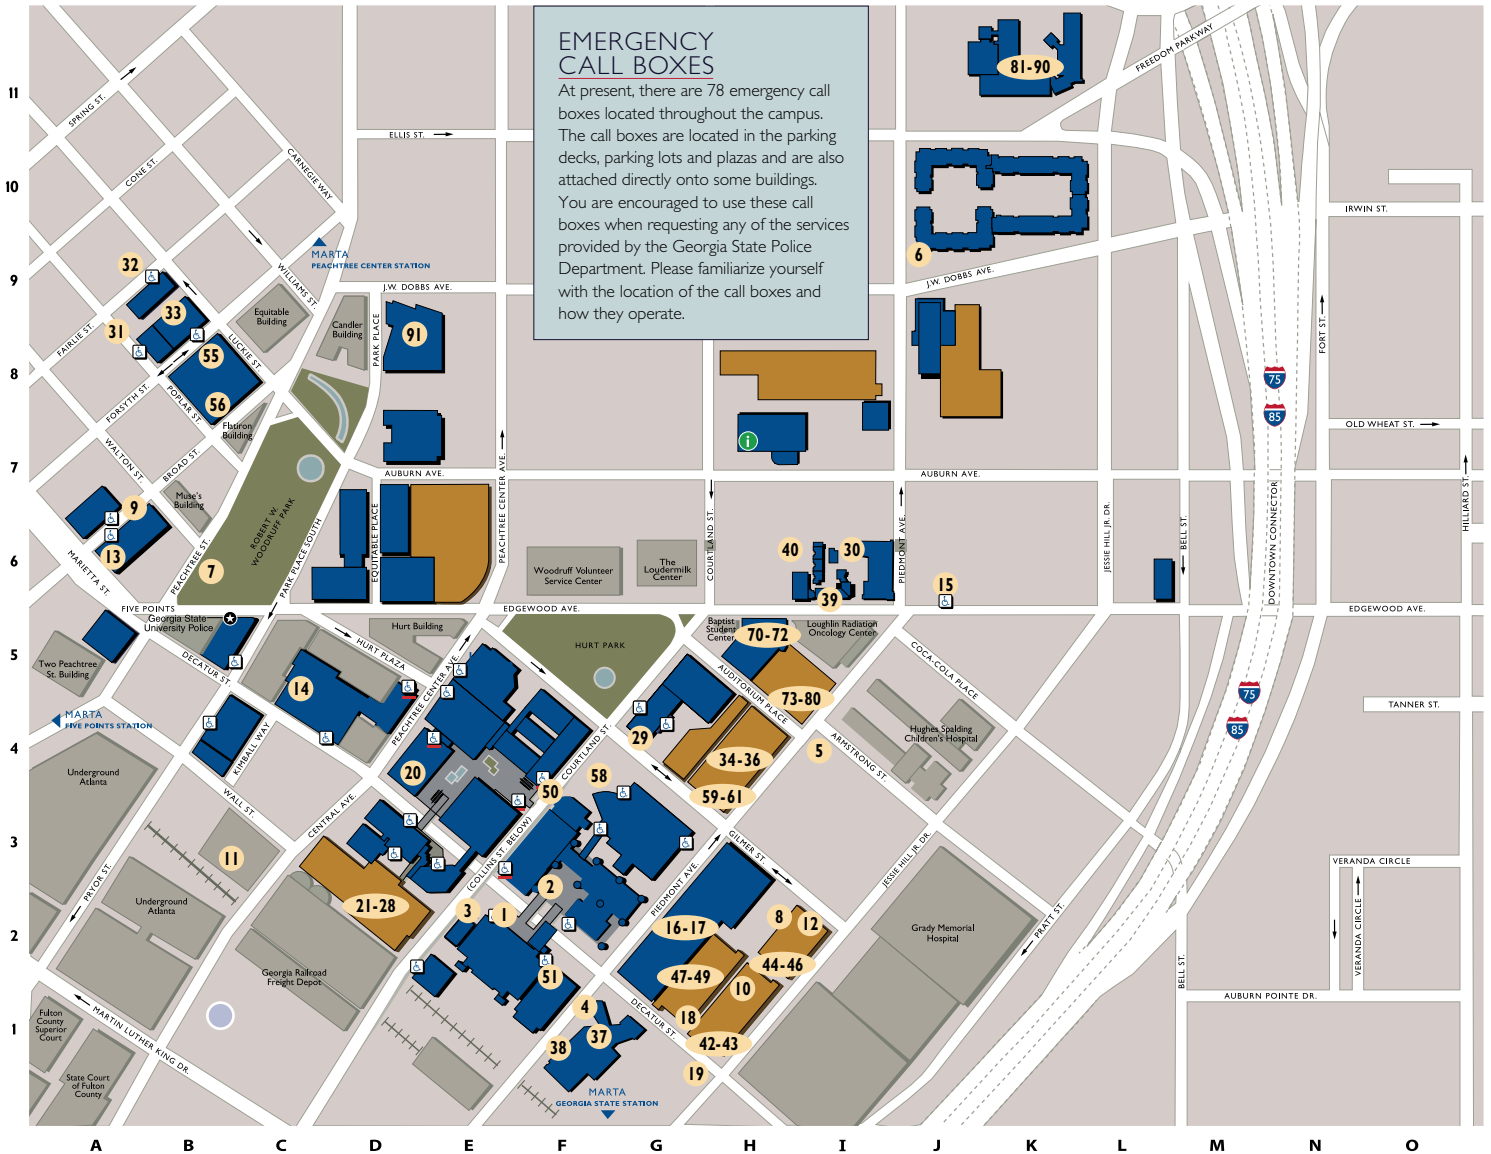

Location of Emergency Call Boxes

- BUILDINGS OCCUPIED BY GEORGIA STATE
- GEORGIA STATE PARKING
- STREET LEVEL ACCESSIBLE ENTRANCE
- STREET LEVEL ACCESSIBLE ENTRANCE (ON COLLINS STREET BELOW COURTLAND)
- INFORMATION & WELCOME CENTER

- | | | |
|---|--|--|
| <ul style="list-style-type: none"> 1 Library Plaza 2 Urban Life Plaza 3 Collins St. entrance to PE Building 4 Piedmont Ave. and Decatur St. 5 Piedmont Ave. and Armstrong 6 Piedmont/John Wesley Dobbs 7 Woodruff Park - Gazebo 8 7th level S deck (stairs) 9 Corner of Broad at Walton 10 3rd level K deck 11 R lot 12 3rd level S deck (stairs) 13 Bank of America - Marietta St. 14 Natural Science Center 15 184 Edgewood Ave. 16-17 N deck (3rd & 5th level) | <ul style="list-style-type: none"> 18 K deck SW 5th level 19 Decatur St. - K deck 20 29 Peachtree Center Ave. (Science Annex) 21-28 G deck (1 on each level) 29 A&M courtyard - Gilmer St. 30 Greek Housing courtyard 31 Hass-Howell 32 Standard 33 Rialto Theater 34-36 M deck (1st, 2nd & 3rd level) 37 Petit Science - Decatur St. 38 Petit Science - Piedmont Ave. 39 Greek Housing - Edgewood Ave. 40 Greek Housing - Decatur St. 42-43 K deck (4th & 6th level) 44-46 S deck (1st, 5th & 9th level) 47-49 N deck (2nd, 4th & 6th level) | <ul style="list-style-type: none"> 50 Student Center courtyard 51 E lot 55 Aderhold Building 56 Aderhold Building 58 Gilmer/Courtlend 59-61 M Deck (4th, 5th & 6th level) 70-72 University Lofts 73-80 University Lofts Parking 81 Piedmont North Building A 82 Piedmont North Front Parking 83-86 Piedmont North Parking Deck 87-88 Piedmont North Building B 89 Piedmont North Front Parking 90 Piedmont North Building B 91 College of Law |
|---|--|--|